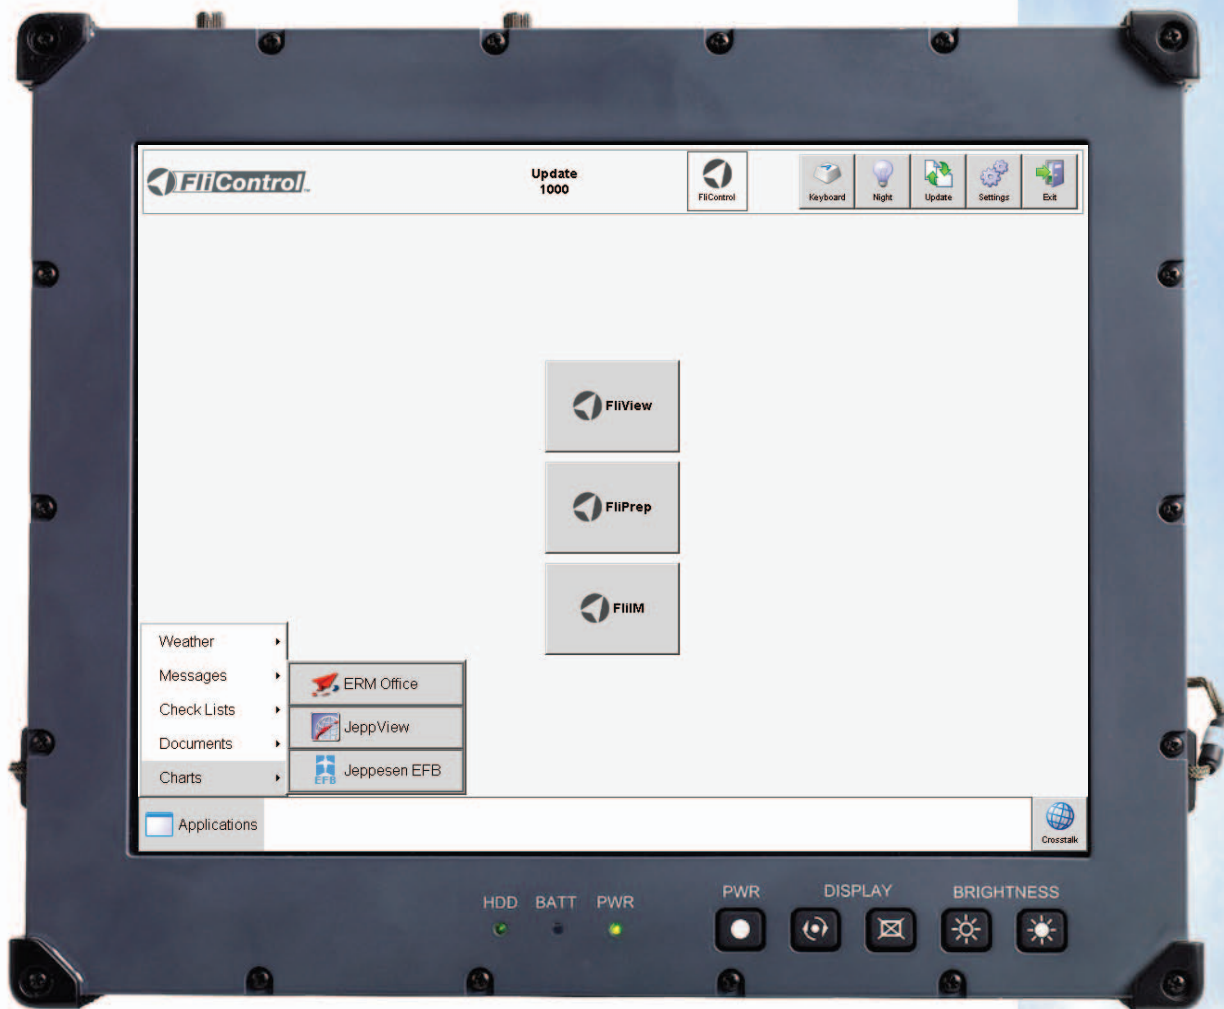

FliControl™

SECURE APPLICATION CONFIGURATION IN A TOUCH-SCREEN FRIENDLY EFB DESKTOP

FliControl is an EFB desktop menu system that allows complete control of your EFB applications. Designed to run on a touch-screen EFB, FliControl provides pilots with an intuitive way to control software applications using large on-screen buttons and menus. FliControl also allows an EFB administrator to lock users into a specific EFB configuration and limit their access to the EFB's operating system. FliControl provides a secure operating environment with configurable menus that can be customized to meet your application management needs.